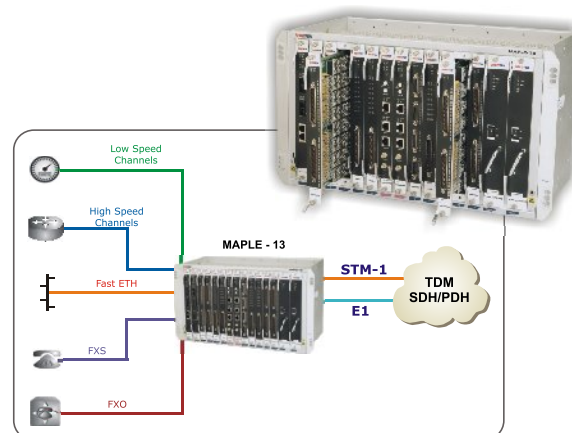

MAPLE Multi-Service Access Concentrator

MROTEK™
Integrating Next Generation Networks

MRO-TEK LIMITED, Bellary Road, Hebbal, Bangalore - 560 024 Ph: 080-23332951
Fax: 080-23333415 Email: mrotek@vsnl.com www.mro-tek.com

Dealer enquiry solicited

MRO-TEK Branch Offices: MUMBAI : Tel: 022-26407311/26430053 NEW DELHI : Tel: 011-26449164/5/26424849

Authorised Dealers : AHMEDABAD : M/s.Megastar Computer Services Pvt. Ltd. Tel: 079-26764812/26764992 BANGALORE : M/s.Akash Transmissions Pvt. Ltd. Tel: 080-23384420/23400240 M/s.Convergent Communications (India) Pvt. Ltd. Tel: 080-26602134/26612973/ 26612974/ 26612975/26612976 M/s. Deck Bubble Marketing Solutions Tel: 080- 25463411 M/s. eCAPS Computers India Pvt. Ltd. Tel:080-22238704/41248470 M/s.Eeetech Infonet Pvt. Ltd. Tel: 080-23573399/23574499 M/s.Orva Networks Tel: 080-41538071/41161040 CHANDIGARH : M/s.OST Electronics Ltd. Tel: 0172-5089935/ 5089936 CHENNAI : M/s. eCAPS Computers India Pvt. Ltd. Tel: 044-24745928 M/s.Kothari Electronics & Electricals Pvt. Ltd. Tel: 044-25359187/25359188/25359189 COCHIN : M/s. eCAPS Computers India Pvt. Ltd.Tel: 0484-4032383/4032384/4032385/4032386 M/s.Coastal Traders Tel: 0484-2362686 COIMBATORE : M/s. eCAPS Computers India Pvt. Ltd. Tel: 0422-4383338 HARYANA : M/s. Unicorp Infotech Pvt. Ltd. Tel: 0124-4029614 HYDERABAD : M/s. Convergent Communications (India) Pvt. Ltd. Tel: 040-23410682 M/s.S.S.Technology Tel: 040-32992589/32463689 KOLKATTA : M/s.Skyline IT Networks Incorporated Tel: 033-24816976 LUCKNOW : M/s.Acme Digitek Solutions (P) Ltd. Tel: 0522-4091444/4091401 MANGALORE : M/s.Techser Power Solutions Pvt. Ltd. Tel: 0824-2221421 MUMBAI : M/s.Convergent Communications (India) Pvt. Ltd. Tel: 022-29200471/ 29200472/29200473/29200474 M/s.Kabir Technology Pvt. Ltd. Tel: 022-67030972/30965752 M/s.Mehta Infocomm Tel: 022-28775743/28782103 M/s.Netplace Technologies Pvt. Ltd. Tel: 022-40053901 NEW DELHI : M/s.Artek Enterprises Pvt. Ltd. Tel: 011-45764000 M/s.Cbase InfoTech India Pvt. Ltd. Tel: 011-25827401/ 65964504 M/s.Spark Technology & Testing Pvt. Ltd. Tel: 011-41606560/26210024 M/s.Soflabs Systems Pvt. Ltd. Tel: 011-47520985/47520986 PUNE : M/s.Cache Technologies Pvt. Ltd. Tel: 020-25512206 RAJASTHAN : M/s.Kappa Internet Services Pvt. Ltd. Tel: 0744- 2436000/3236000 RAJKOT : M/s.Ishan Infotech Ltd. Tel: 0281-2468232 VADODARA : M/s.Patwa Kinarivala Electronics Ltd. Tel: 0265-2357060/2351188 M/s.Sumek Electronics Tel: 0265-2331191 VIZAG : M/s.Datasoft Computers, Tel: 0891-525225